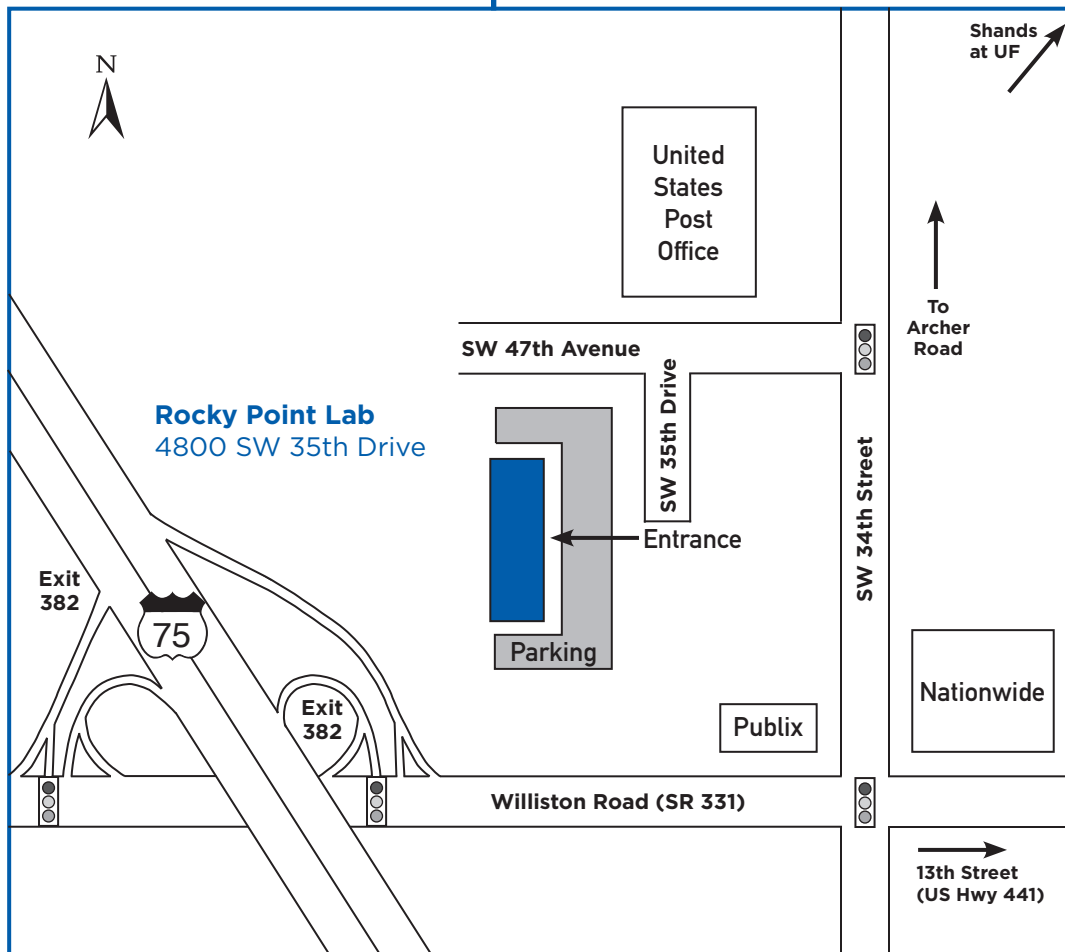

Rocky Point Lab
4800 SW 35th Drive
Gainesville, FL 32608

Phone: 352.265.0172
Fax: 352.265.9910
Hours: 7 am – 5 pm, M – F

DRIVING DIRECTIONS

From Archer Road (near I-75 interchange)

1. 1 Travel east on Archer Road to 34th Street.
  2. 2 Turn right onto SW 34th Street heading south.
  3. 3 Turn right onto 47th Avenue heading west.
  4. 4 Turn left onto SW 35th Drive heading south.
2. The lab is just south of the 34th Street Post Office.

From 13th Street/US Hwy 441

1. 1 Turn west onto Williston Road (SR 331).
  2. 2 Turn right onto SW 34th Street heading north.
  3. 3 Turn left onto 47th Avenue heading west.
  4. 4 Turn left onto SW 35th Drive heading south.
2. The lab is just south of the 34th Street Post Office.

From I-75

1. 1 Take Exit 382 to Williston Road (SR 331).
  2. 2 Turn left onto Williston Road (SR 331) heading east.
  3. 3 Turn left onto SW 34th Street heading north.
  4. 4 Turn left onto 47th Avenue heading west.
  5. 5 Turn left onto SW 35th Drive heading south.
2. The lab is just south of the 34th Street Post Office.